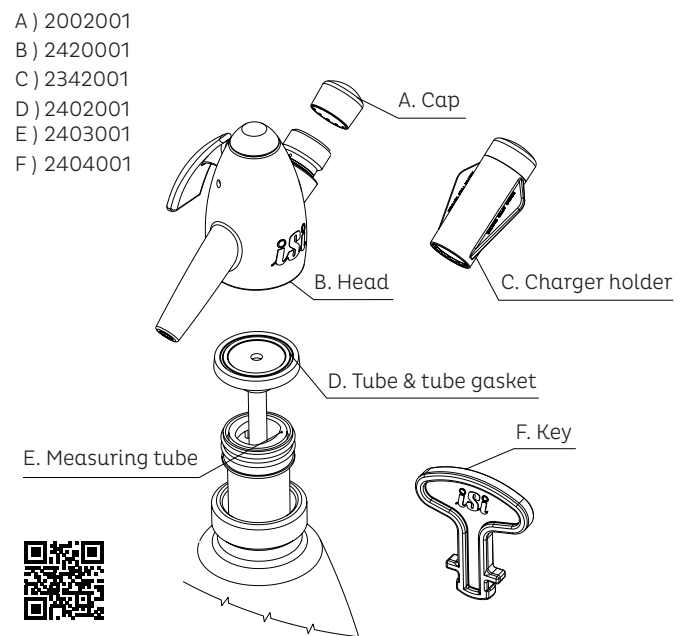

■ la bouteille n'est pas vendue comme pièce de rechange distincte.